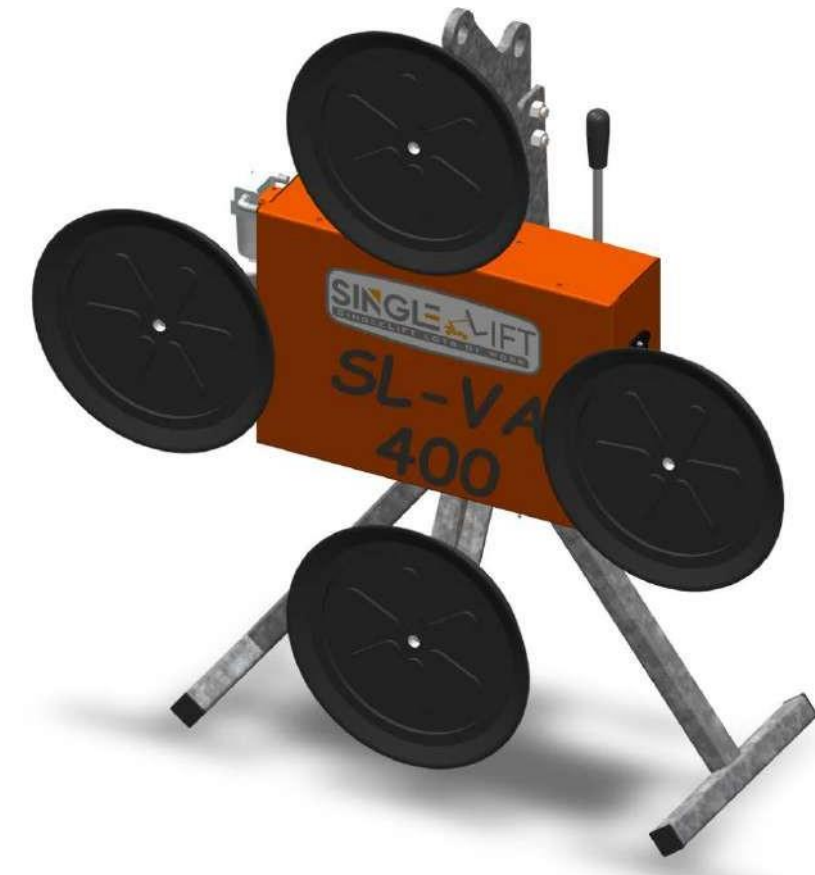

# SL-VA-400

## TECNICAL INFORMATION

Dimension	 L x W x H	750 x 750 x 320 mm
N. of Pads		4
Weight		37 kg
Elect. System		12V - 14 Ah
Pad Diameter		290 mm
Max SWL (safe working load)		400 kg
Tilting Angle		0°/90°
Slewing Angle		360°