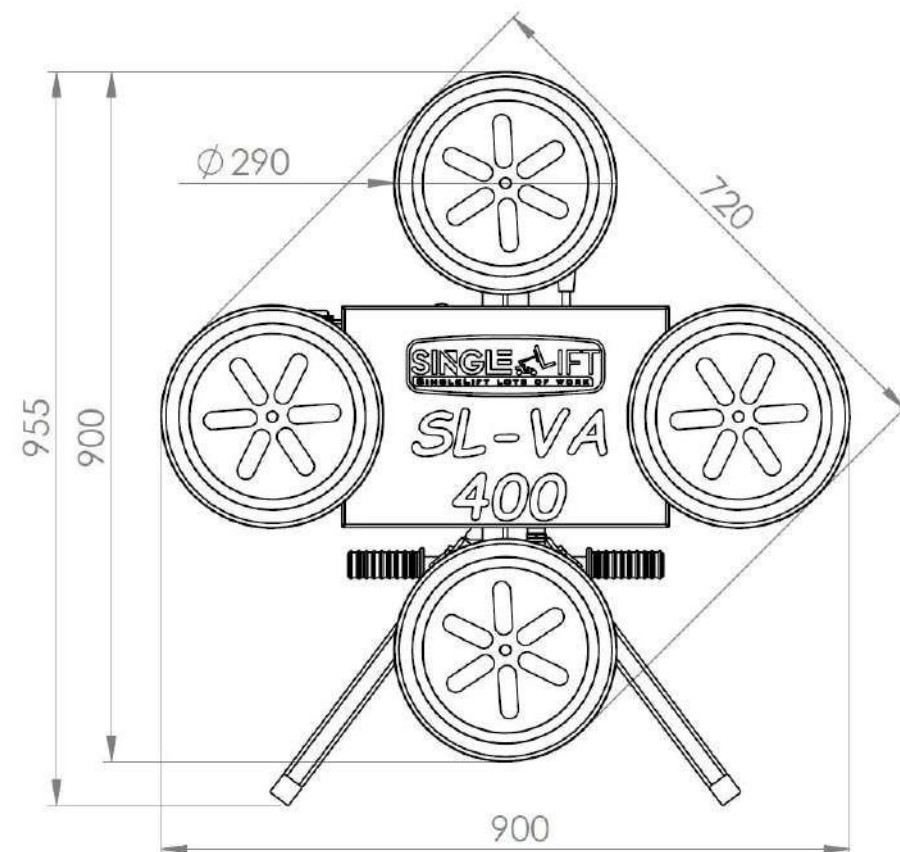

# SL-VA-400

## TECNICAL INFORMATION

Dimension	 L x W x H	750 x 750 x 320 mm
N. of Pads		4
Weight		37 kg
Elect. System		12V - 14 Ah
Pad Diameter		290 mm
Max SWL (safe working load)		400 kg
Tilting Angle		0°/90°
Slewing Angle		360°