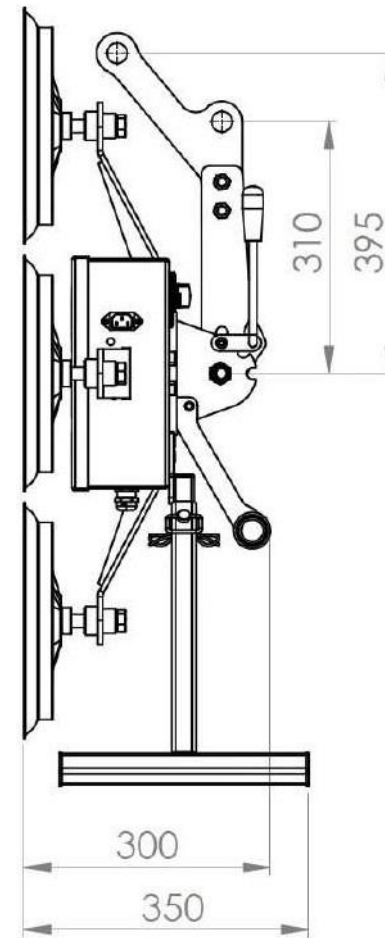

# SL-VA-400

## TECNICAL INFORMATION

Dimension	 L x W x H	750 x 750 x 320 mm
N. of Pads		4
Weight		37 kg
Elect. System		12V - 14 Ah
Pad Diameter		290 mm
Max SWL (safe working load)		400 kg
Tilting Angle		0°/90°
Slewing Angle		360°