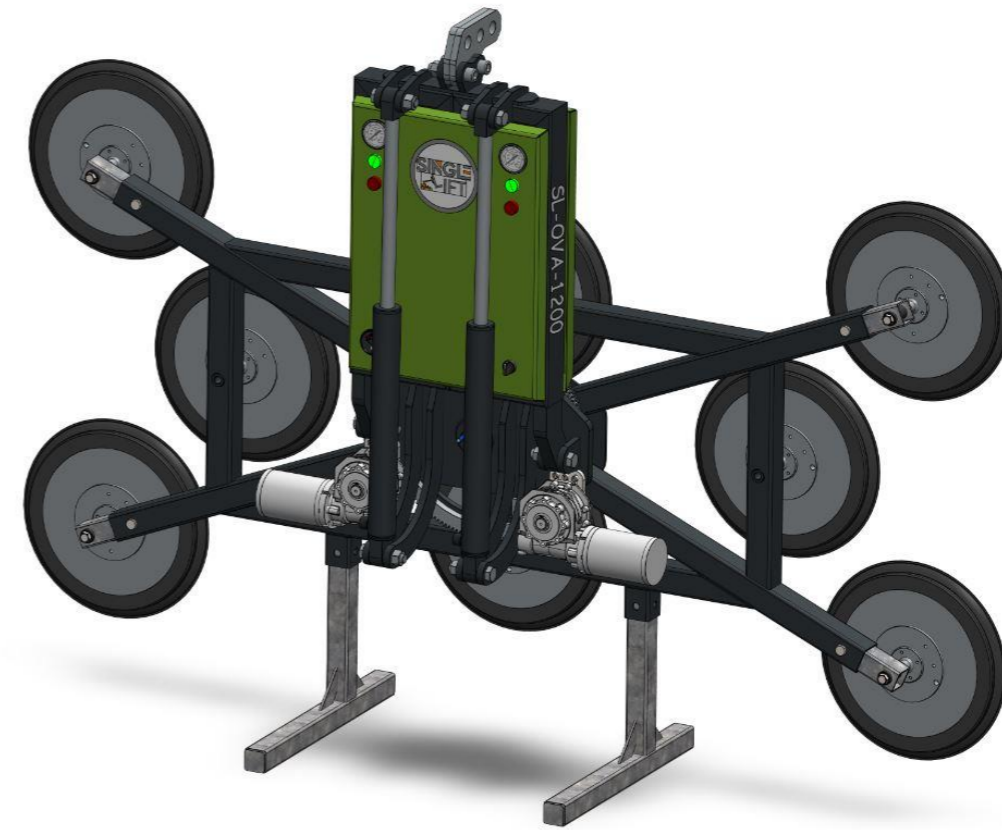

SL-OVA-1200

TECHNICAL INFORMATION

Dimension	 LxWxH	2365 x 1678 x 600 mm
N. of Pads		4+4
Weight		340 kg ± 10
Electric System		24 V / 220 V
Pad Diameter		450 mm
Max. Working Load		1200 kg
Otomatic Tilting Angle		0°/90°
Otomatic Slewing Angle		360°

Wireless Remote Control

www.singlelift.com